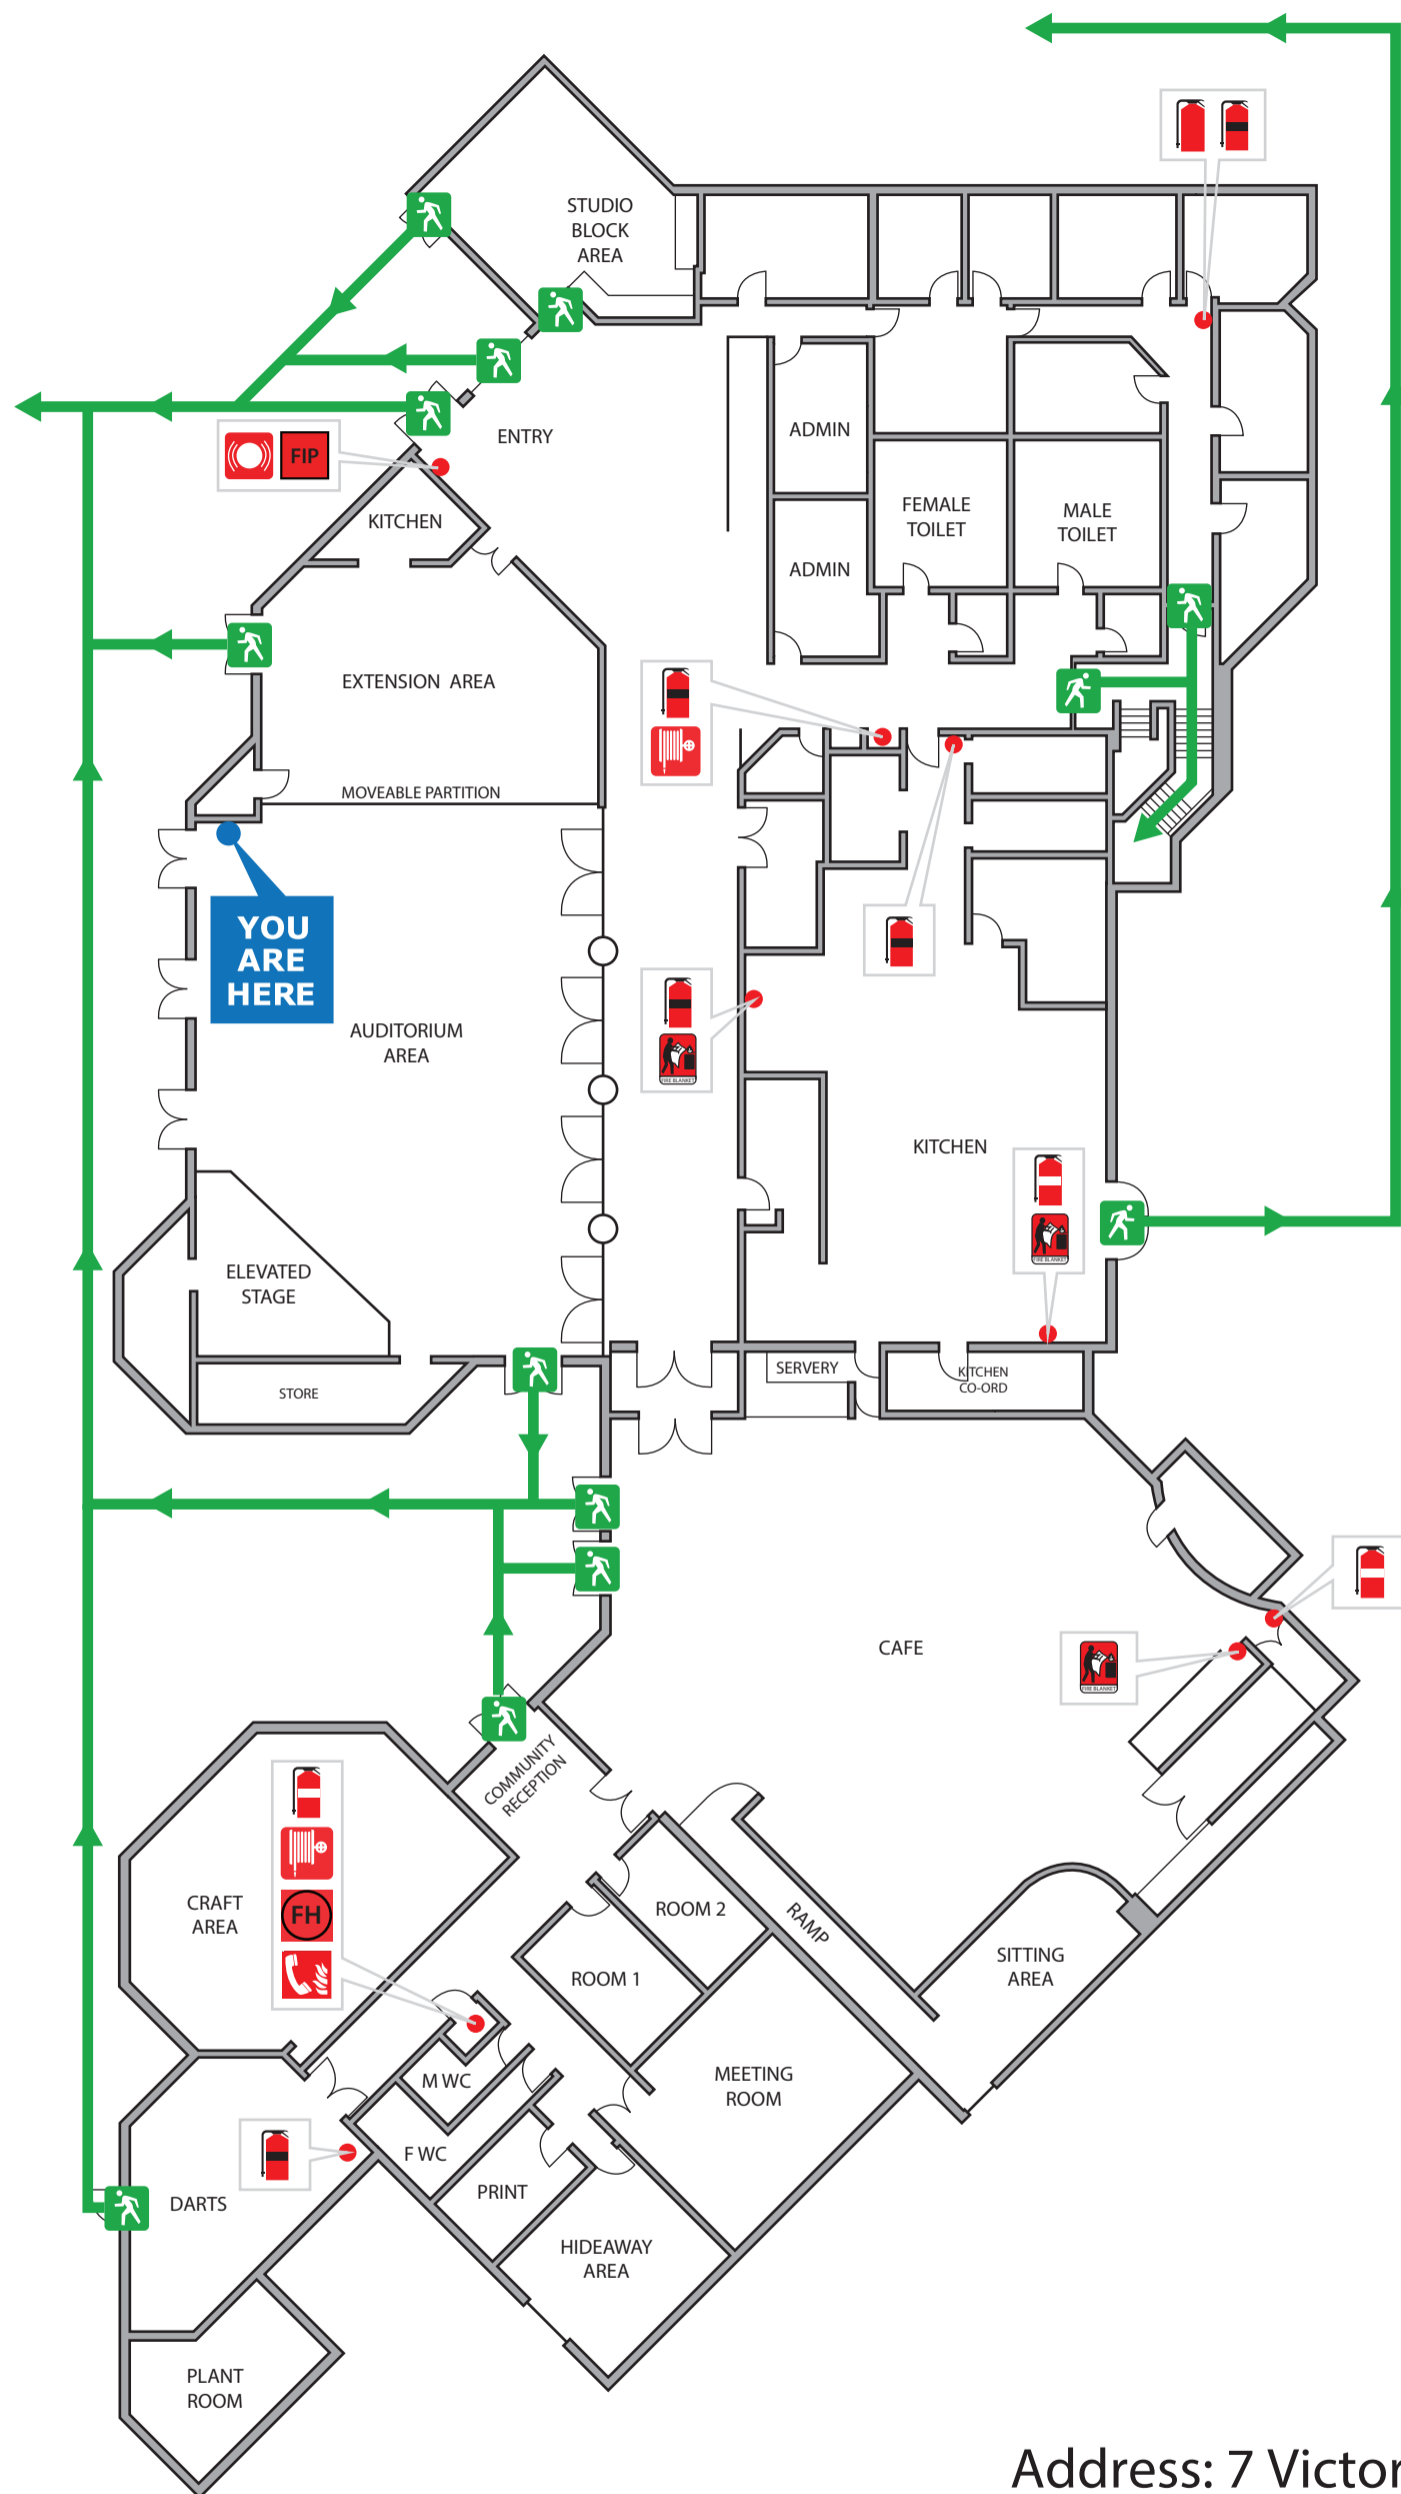

WILLOUGHBY CITY COUNCIL

EVACUATION DIAGRAM

DOUGHERTY COMMUNITY CENTRE

Address: 7 Victor St, Chatswood
Nearest Cross: Albert Ave

LEGEND

	FIRE EXIT		EMERGENCY ASSEMBLY POINT		FIRE HYDRANT		FIRE INDICATOR PANEL
	STAIRS		EMERGENCY EXIT ROUTE		FIRE HOSE REEL		BREAK GLASS ALARM
	YOU ARE HERE		FIRST AID KIT		WARDEN INTERCOM POINT		ABE FIRE EXTINGUISHER
	ELECTRICAL DISTRIBUTION BOARD		FIRE BLANKET		CO2 FIRE EXTINGUISHER		WATER EXTINGUISHER

Assembly Area:

In Currey Park, across Victor St from the Centre

www.beawaresolutions.com.au
1300 71 81 31

Date of Issue: 03-2015
Date of Review: 03-2020