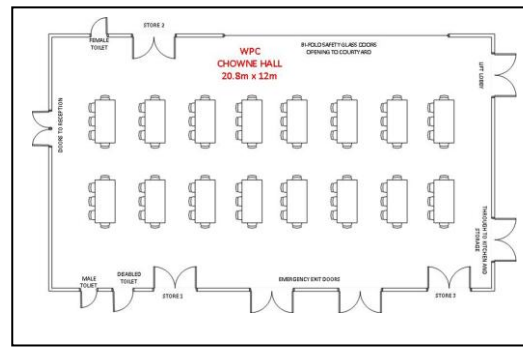

Special Conditions:	No teenage or 21 st birthday parties ✓ - Alcohol permitted with conditions
Room Dimensions:	20.8m x 12m
Room Capacity: Theatre Layout Classroom Layout Banquet Layout Active Class Children's Birthday Party - Sports Children's Birthday Party – Non Sports Standing/Cocktail N.B Please see layout diagrams next page	People 150 80 90 30 30 50 150

Theatre Layout

Classroom Layout

Banquet Layout

Standing/Active Layout