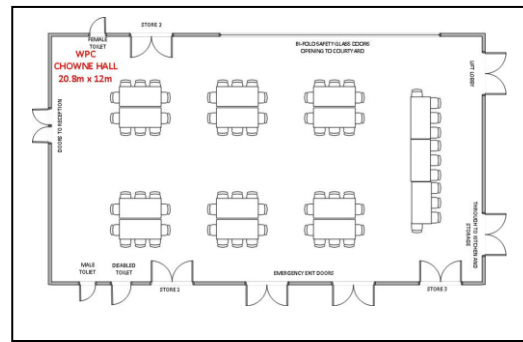

Special Conditions:	No teenage or 21 st birthday parties ✓ - Alcohol permitted with conditions
Room Dimensions:	20.8m x 12m
Room Capacity: Theatre Layout Classroom Layout Banquet Layout Active Class Children's Birthday Party - Sports Children's Birthday Party – Non Sports Standing/Cocktail N.B Please see layout diagrams next page	People 150 80 90 30 30 50 150

Theatre Layout

Classroom Layout

Banquet Layout

Standing/Active Layout