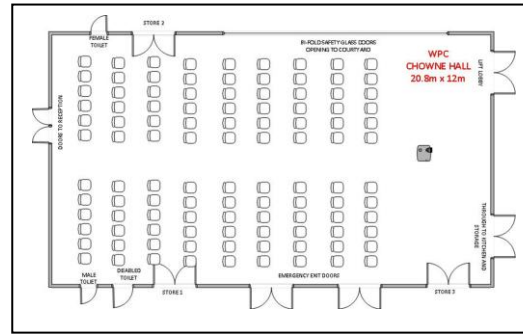

Special Conditions:	No teenage or 21 st birthday parties ✓ - Alcohol permitted with conditions
Room Dimensions:	20.8m x 12m
Room Capacity: Theatre Layout Classroom Layout Banquet Layout Active Class Children's Birthday Party - Sports Children's Birthday Party – Non Sports Standing/Cocktail N.B Please see layout diagrams next page	People 150 80 90 30 30 50 150

Theatre Layout

Classroom Layout

Banquet Layout

Standing/Active Layout