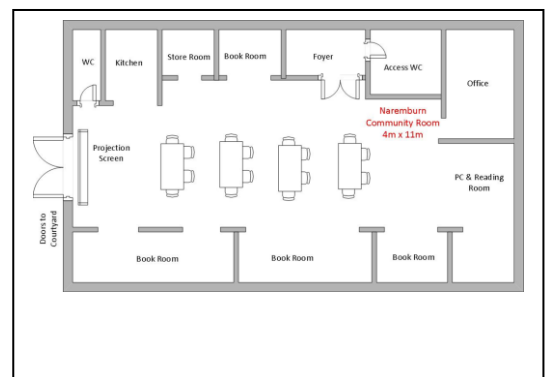

✓ = available at this venue x = not available at this venue
\$ = available for hire at this venue (fees apply)

| Amenities | Kitchen/Catering | Technology | Equipment/Furniture |
|--|-------------------------------------|---------------------------|--|
| ✓ Disabled access | ✓ Kitchen - Full | ✓ Audio Visual system | ✓ Tables - Full Trestle Size (4) |
| ✓ Outdoor area | x Kitchenette - sink & hot water | x Amplifier | ✓ Tables - Childrens Size (3) |
| ✓ Outdoor area - with playground equipment | x Tea/Coffee Crockery - Dry Hire | ✓ Projector - Inbuilt | ✓ Seating - Chairs - Adult size (32) |
| ✓ Air conditioning | x Luncheon Crockery - Dry Hire | x Projector - Portable | ✓ Seating - Chairs - Childrens Size (18) |
| ✓ Heating | x Cutlery - Limited | ✓ Projector screen | ✓ Seating - Couch or arm chairs (foyer) |
| x Ceiling Fans | x Water glasses | x Computer/PC | ✓ Piano |
| x Electric Fans | x On site Café | x Whiteboard - Inbuilt | x Table Tennis Table |
| ✓ Parking | x On site Catering | x Whiteboard - Electronic | x Pool Table |
| ✓ Disabled parking | ✓ Oven | x Whiteboard Portable | x Gym Equipment |
| ✓ Toilet facilities (internal) | ✓ Stove | ✓ WiFi | x Portable partitions |
| x Toilet facilities (external) | ✓ Microwave | x Lectern | x Trolley - Upright |
| ✓ Accessible toilet | x Dishwasher | x Projector trolley | ✓ Bins |
| x Shower Facilities | ✓ Fridge - Full size | | |
| x Storage | x Fridge - Bar fridge size | | Flooring |
| x Basketball/Futsal Courts | x Hot Water - Kettle | | Flooring - Carpeted |
| x Stage | ✓ Hot Water - Zip System | | Flooring - Dance Floor |
| ✓ Powerpoints (2) | x Hot Water - Electric Urn | | ✓ Flooring - Vinyl Floor |
| | | | Flooring - Polished Timber |

Venue Snapshot

Naremburn Community Room

Theatre Layout

Classroom Layout

Active class/Standing Layout

Boardroom Layout