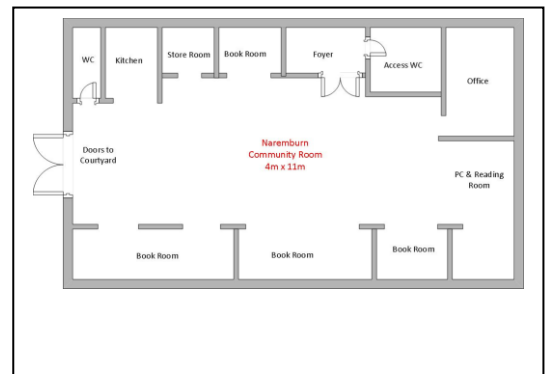

Venue Snapshot

Naremburn Community Room

| | |
|--|---|
| Special Conditions: | ✓ - Alcohol permitted with conditions |
| Room Dimensions: | 12.5m x 6m |
| Room Capacity: Theatre Layout Classroom Layout Boardroom Layout Banquet Layout Active Class Children's Birthday Party – Non Sports Standing/Cocktail N.B Please see layout diagrams next page | People 40 16 18 18 12 30 50 |

Venue Snapshot

Naremburn Community Room

Theatre Layout

Classroom Layout

Active class/Standing Layout

Boardroom Layout