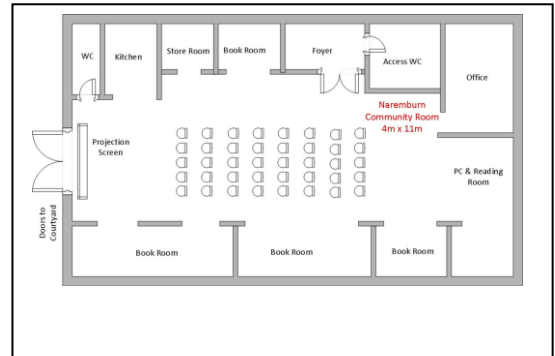

Venue Snapshot

Naremburn Community Room

| | |
|--|---|
| Special Conditions: | ✓ - Alcohol permitted with conditions |
| Room Dimensions: | 12.5m x 6m |
| Room Capacity: Theatre Layout Classroom Layout Boardroom Layout Banquet Layout Active Class Children's Birthday Party – Non Sports Standing/Cocktail N.B Please see layout diagrams next page | People 40 16 18 18 12 30 50 |

Venue Snapshot

Naremburn Community Room

Theatre Layout

Classroom Layout

Active class/Standing Layout

Boardroom Layout