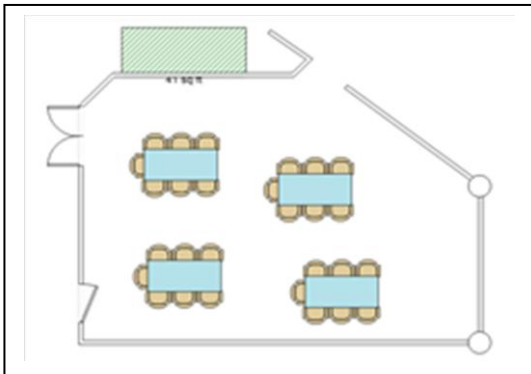

Venue Snapshot

Dougherty Community Centre – Function Room

Special Conditions:	<ul style="list-style-type: none"> • Minimum hire: Mon-Fri – 1 hour / Sat-Sun – 2 hours • No teenage or 21st birthday parties • Alcohol permitted with conditions • On-site café – Blend – Mon-Fri 8.30am-3.00pm • Hirers must follow the direction of DCC staff at all times
Room Dimensions:	
Room Capacity:	People
Theatre Layout	80
Banquet Layout	70
Classroom Tables Layout	30
Expo Layout	100
Games Layout	70
U-Shape Table Layout	35
<i>N.B Please see layout diagrams next page</i>	

Suggested Banquet Layout

Suggested Boardroom Layout

Suggested Classroom Layout

Suggested Games Layout

Suggested Theatre Layout

Suggested U-Shape Layout