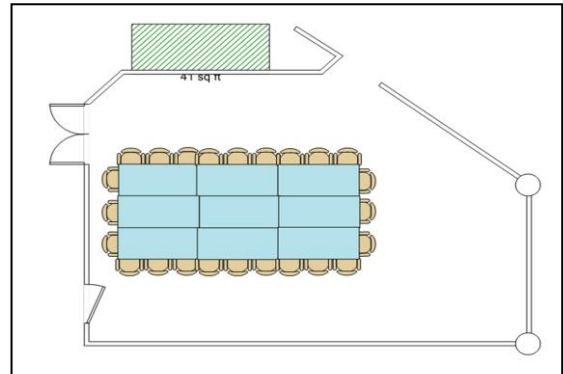

Venue Snapshot

Dougherty Community Centre – Function Room

Special Conditions:	<ul style="list-style-type: none"> • Minimum hire: Mon-Fri – 1 hour / Sat-Sun – 2 hours • No teenage or 21st birthday parties • Alcohol permitted with conditions • On-site café – Blend – Mon-Fri 8.30am-3.00pm • Hirers must follow the direction of DCC staff at all times
Room Dimensions:	
Room Capacity:	People
Theatre Layout	80
Banquet Layout	70
Classroom Tables Layout	30
Expo Layout	100
Games Layout	70
U-Shape Table Layout	35
<i>N.B Please see layout diagrams next page</i>	

Suggested Banquet Layout

Suggested Boardroom Layout

Suggested Classroom Layout

Suggested Games Layout

Suggested Theatre Layout

Suggested U-Shape Layout