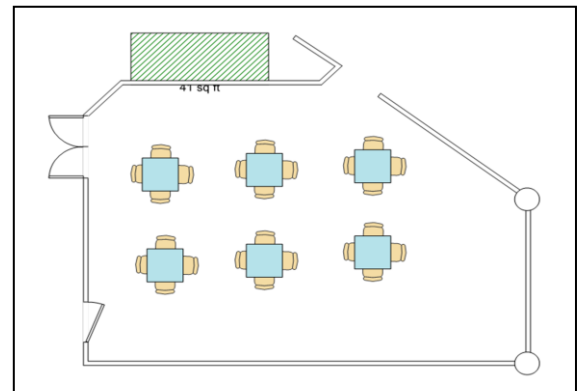

Venue Snapshot

Dougherty Community Centre – Function Room

Special Conditions:	<ul style="list-style-type: none"> • Minimum hire: Mon-Fri – 1 hour / Sat-Sun – 2 hours • No teenage or 21st birthday parties • Alcohol permitted with conditions • On-site café – Blend – Mon-Fri 8.30am-3.00pm • Hirers must follow the direction of DCC staff at all times
Room Dimensions:	
Room Capacity:	People
Theatre Layout	80
Banquet Layout	70
Classroom Tables Layout	30
Expo Layout	100
Games Layout	70
U-Shape Table Layout	35
<i>N.B Please see layout diagrams next page</i>	

Suggested Banquet Layout

Suggested Boardroom Layout

Suggested Classroom Layout

Suggested Games Layout

Suggested Theatre Layout

Suggested U-Shape Layout