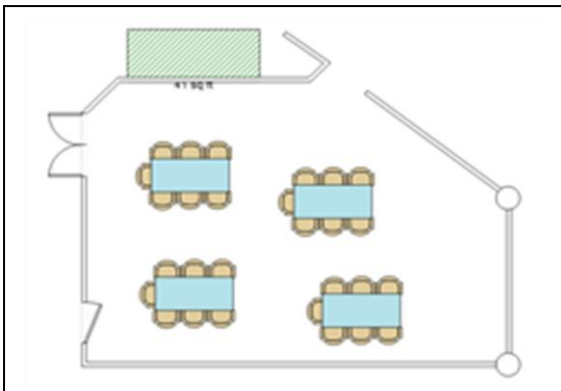

Venue Snapshot

Dougherty Community Centre – Function Room

Special Conditions:	<ul style="list-style-type: none"> • Minimum hire: Mon-Fri – 1 hour / Sat-Sun – 2 hours • No teenage or 21st birthday parties • Alcohol permitted with conditions • On-site café – Blend – Mon-Fri 8.30am-3.00pm • Hirers must follow the direction of DCC staff at all times
Room Dimensions:	
Room Capacity:	People
Theatre Layout	80
Banquet Layout	70
Classroom Tables Layout	30
Expo Layout	100
Games Layout	70
U-Shape Table Layout	35
<i>N.B Please see layout diagrams next page</i>	

Suggested Banquet Layout

Suggested Boardroom Layout

Suggested Classroom Layout

Suggested Games Layout

Suggested Theatre Layout

Suggested U-Shape Layout