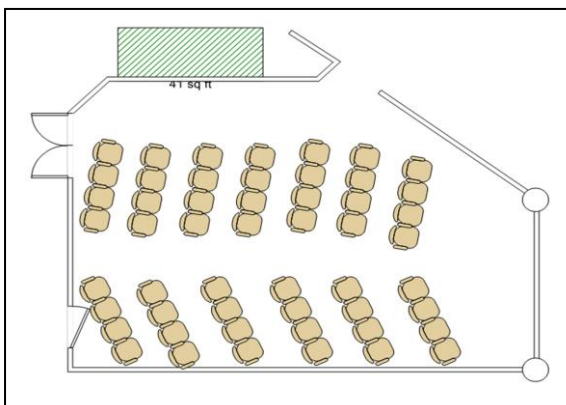

Venue Snapshot

Dougherty Community Centre – Function Room

Special Conditions:	<ul style="list-style-type: none"> • Minimum hire: Mon-Fri – 1 hour / Sat-Sun – 2 hours • No teenage or 21st birthday parties • Alcohol permitted with conditions • On-site café – Blend – Mon-Fri 8.30am-3.00pm • Hirers must follow the direction of DCC staff at all times
Room Dimensions:	
Room Capacity:	People
Theatre Layout	80
Banquet Layout	70
Classroom Tables Layout	30
Expo Layout	100
Games Layout	70
U-Shape Table Layout	35
<i>N.B Please see layout diagrams next page</i>	

Suggested Banquet Layout

Suggested Boardroom Layout

Suggested Classroom Layout

Suggested Games Layout

Suggested Theatre Layout

Suggested U-Shape Layout