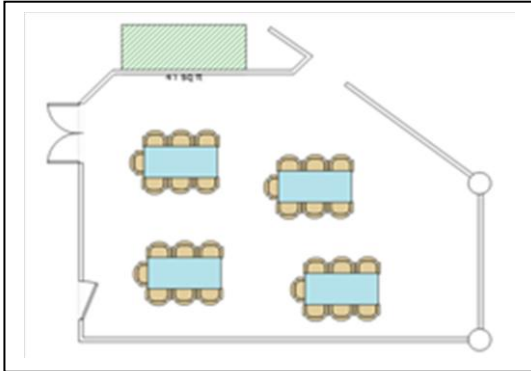

Venue Snapshot

Dougherty Community Centre - Orchard Room

Special Conditions:	<ul style="list-style-type: none"> • Minimum hire: Mon-Fri – 1 hour / Sat-Sun – 2 hours • No birthday parties • Alcohol permitted with conditions • On-site café – Blend – Mon-Fri 8.30am-3.00pm • Hirers must follow the direction of DCC staff at all times
Room Dimensions:	
Room Capacity:	People
Theatre Layout	20
Boardroom Layout	16
Classroom Tables Layout	14
Games Layout	20
U-Shape Table Layout	15
<i>N.B Please see layout diagrams next page</i>	

Suggested Banquet Layout

Suggested Boardroom Layout

Suggested Classroom Layout

Suggested Games Layout

Suggested Theatre Layout

Suggested U-Shape Layout