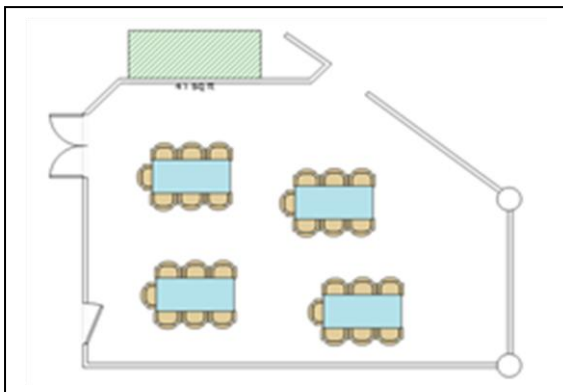

Venue Snapshot

Dougherty Community Centre - Orchard Room

Special Conditions:	<ul style="list-style-type: none"> • Minimum hire: Mon-Fri – 1 hour / Sat-Sun – 2 hours • No birthday parties • Alcohol permitted with conditions • On-site café – Blend – Mon-Fri 8.30am-3.00pm • Hirers must follow the direction of DCC staff at all times
Room Dimensions:	
Room Capacity:	People
Theatre Layout	20
Boardroom Layout	16
Classroom Tables Layout	14
Games Layout	20
U-Shape Table Layout	15
<i>N.B Please see layout diagrams next page</i>	

Suggested Banquet Layout

Suggested Boardroom Layout

Suggested Classroom Layout

Suggested Games Layout

Suggested Theatre Layout

Suggested U-Shape Layout