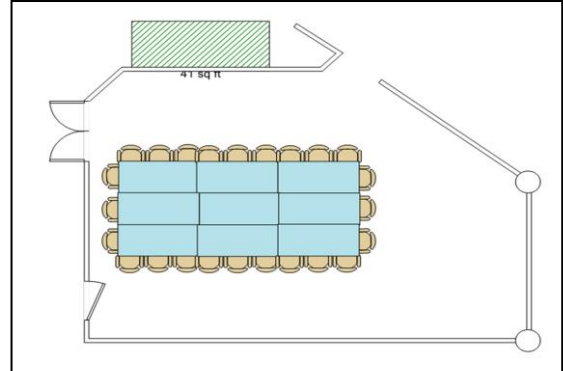

Venue Snapshot

Dougherty Community Centre - Orchard Room

Special Conditions:	<ul style="list-style-type: none"> • Minimum hire: Mon-Fri – 1 hour / Sat-Sun – 2 hours • No birthday parties • Alcohol permitted with conditions • On-site café – Blend – Mon-Fri 8.30am-3.00pm • Hirers must follow the direction of DCC staff at all times
Room Dimensions:	
Room Capacity:	People
Theatre Layout	20
Boardroom Layout	16
Classroom Tables Layout	14
Games Layout	20
U-Shape Table Layout	15
<i>N.B Please see layout diagrams next page</i>	

Suggested Banquet Layout

Suggested Boardroom Layout

Suggested Classroom Layout

Suggested Games Layout

Suggested Theatre Layout

Suggested U-Shape Layout