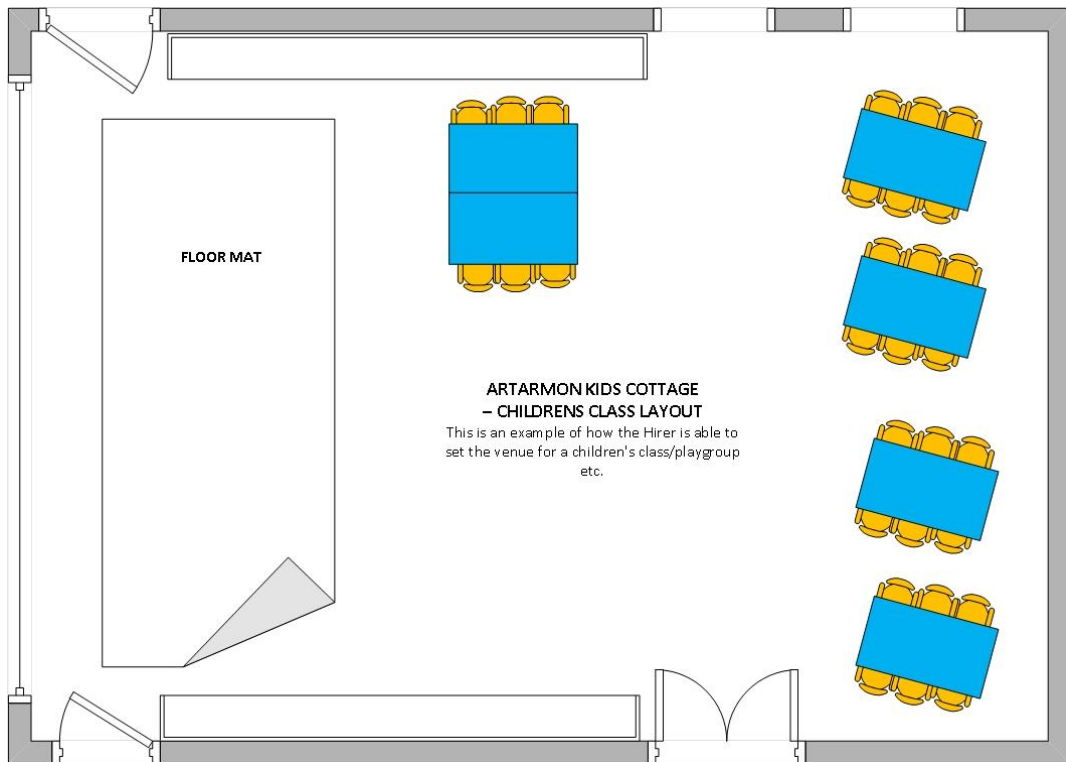

Venue Snapshot

Artarmon Kids Cottage Community Centre

Special Conditions:	<ul style="list-style-type: none"> This venue is available for child related activities only (Mondays, Thursdays and Fridays 9.30am – 2.00pm during school terms) This venue is available on Saturdays 9.00am – 4.30pm for programs & classes designed for children with additional needs. Alcohol not permitted at this venue
Room Dimensions:	10m x 20m
Room Capacity: Classroom/workshop Layout Childrens Class/Playgroup Layout Clear Floor Layout N.B Please see floor plan diagram next page	80 People 50 60 80

Venue Snapshot

Artarmon Kids Cottage Community Centre

Artarmon Kids Cottage - Childrens Class/Playgroup Layout

Please note: This is how the venue is set when the Hirer arrives. The Hirer is able to set up as they please.