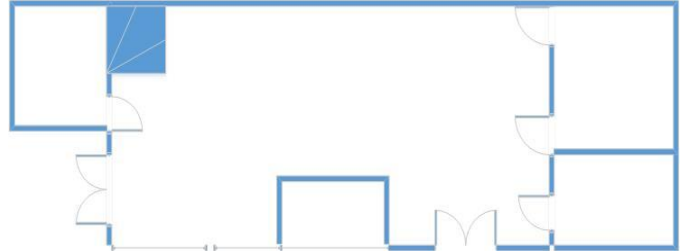

Venue Snapshot

Willoughby Leisure Centre - Northbridge Bowling Club

Special Conditions:	No Alcohol
Room Dimensions:	20m x 8.5m
Room Capacity: Theatre Layout Classroom Layout Banquet Layout Active Class Children's Birthday Party - Sports Children's Birthday Party – Non Sports Standing/Cocktail N.B Please see layout diagrams next page	People 80 80 80 30 N/A 80 80

Main Room Layout

Layout