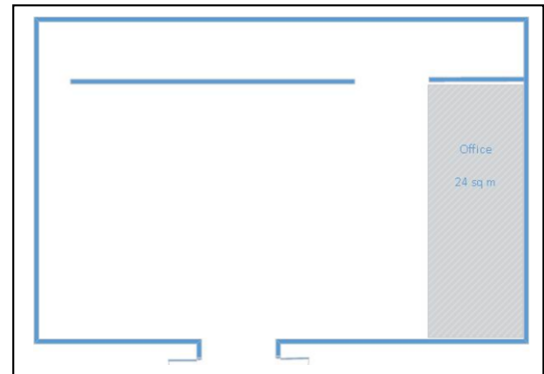

Venue Snapshot

Willoughby Leisure Centre – 139 Artarmon Rd

Special Conditions:	No Alcohol
Room Dimensions:	12.5m x 8m
Room Capacity: Theatre Layout Classroom Layout Banquet Layout Active Class Children's Birthday Party - Sports Children's Birthday Party – Non Sports Standing/Cocktail N.B Please see layout diagrams next page	People 50 50 50 30 N/A 50 50

Main Room Layout

Kitchen Layout