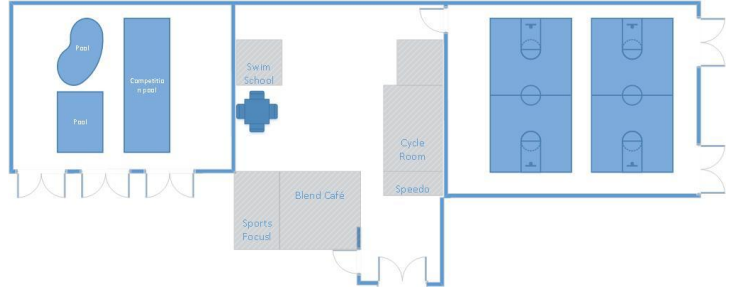

Sports Hall